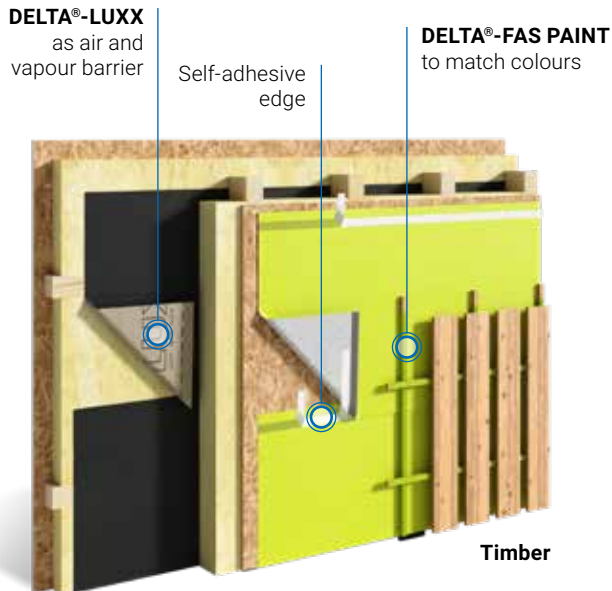

## DELTA®-FASSADE COLOR – the essentials in brief

<b>Material</b>	Highly tear-resistant polyester fabric with watertight synthetic coating and adhesive zones on both edges
<b>Suitability</b>	Coloured, breathable façade membrane for cladding with joints up to 50 mm in width that make up a max. of 50% of the surface area. The max. transmission of UV radiation through glass cladding must not exceed 10%
<b>Mass per unit area</b>	approx. 300 g/m <sup>2</sup>
<b>Thickness</b>	approx. 0.60 mm
<b>Watertightness</b>	Watertight W1
<b>Tear strength</b>	370/270 N/5 cm
<b>Flammability class</b>	European fire class B-s1,d0 (EN 13501-1); VKF RF2 (5.2) (VKF = Swiss Cantonal Fire Insurance Association)
<b>S<sub>d</sub>-value</b>	approx. 0.02 m (high level of breathability)
<b>Thermal stability</b>	-40 °C to +120 °C
<b>Roll weight</b>	approx. 13.5 kg
<b>Roll dimensions</b>	30 m × 1.50 m
<b>Available colours</b>	○ ● ● ● ● ● ● ●