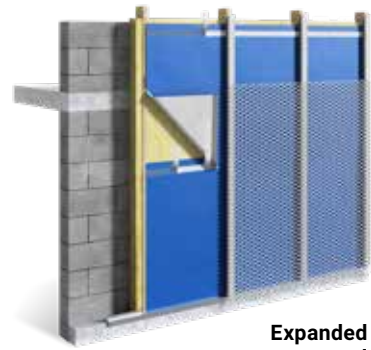

## **DELTA®-FASSADE COLOR**

**Reliable protection against wind and moisture – and an attractive design to boot**

European fire class

**B**

flame-resistant  
to EN 13501-1

## DELTA®-FASSADE COLOR – the essentials in brief

<b>Material</b>	Highly tear-resistant polyester fabric with watertight synthetic coating and adhesive zones on both edges
<b>Suitability</b>	Coloured, breathable façade membrane for cladding with joints up to 50 mm in width that make up a max. of 50% of the surface area. The max. transmission of UV radiation through glass cladding must not exceed 10%
<b>Mass per unit area</b>	approx. 300 g/m <sup>2</sup>
<b>Thickness</b>	approx. 0.60 mm
<b>Watertightness</b>	Watertight W1
<b>Tear strength</b>	370/270 N/5 cm
<b>Flammability class</b>	European fire class B-s1,d0 (EN 13501-1); VKF RF2 (5.2) (VKF = Swiss Cantonal Fire Insurance Association)
<b>S<sub>d</sub>-value</b>	approx. 0.02 m (high level of breathability)
<b>Thermal stability</b>	-40 °C to +120 °C
<b>Roll weight</b>	approx. 13.5 kg
<b>Roll dimensions</b>	30 m × 1.50 m
<b>Available colours</b>	○ ● ● ● ● ● ● ●